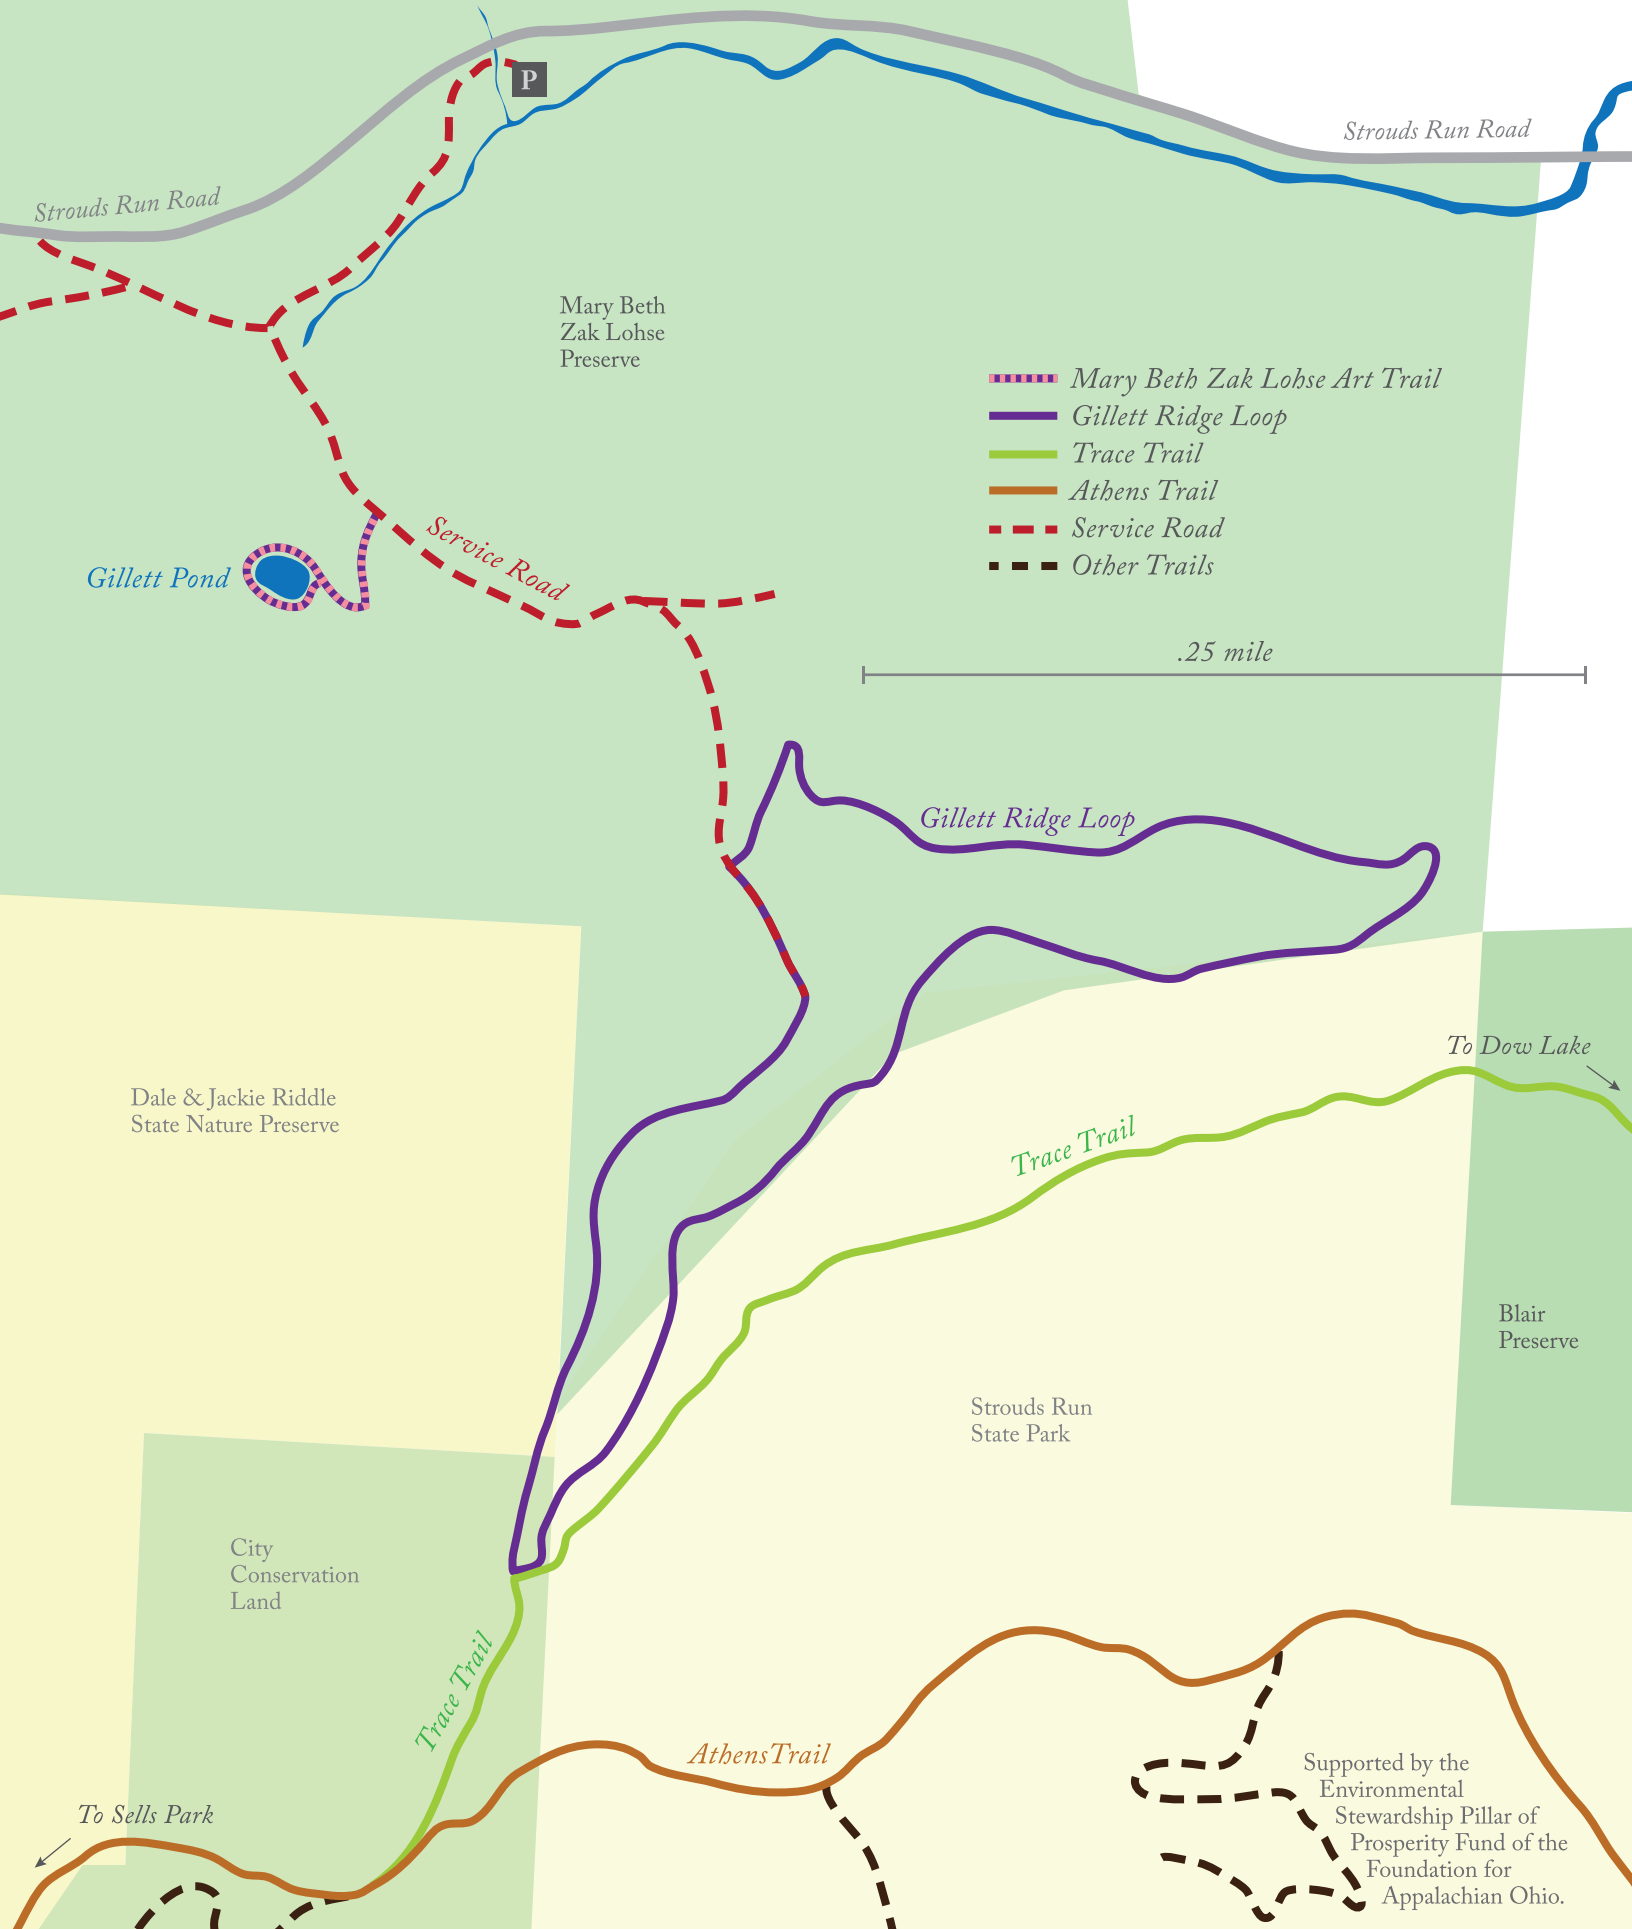

Trails at Mary Beth Zak Lohse Preserve

Strouds Run Road

Strouds Run Road

Mary Beth Zak Lohse Preserve

Gillett Pond

Service Road

- Mary Beth Zak Lohse Art Trail
- Gillett Ridge Loop
- Trace Trail
- Athens Trail
- Service Road
- Other Trails

.25 mile

Gillett Ridge Loop

Dale & Jackie Riddle State Nature Preserve

To Dow Lake

Trace Trail

Blair Preserve

Strouds Run State Park

City Conservation Land

Trace Trail

Athens Trail

To Sells Park

Supported by the Environmental Stewardship Pillar of Prosperity Fund of the Foundation for Appalachian Ohio.